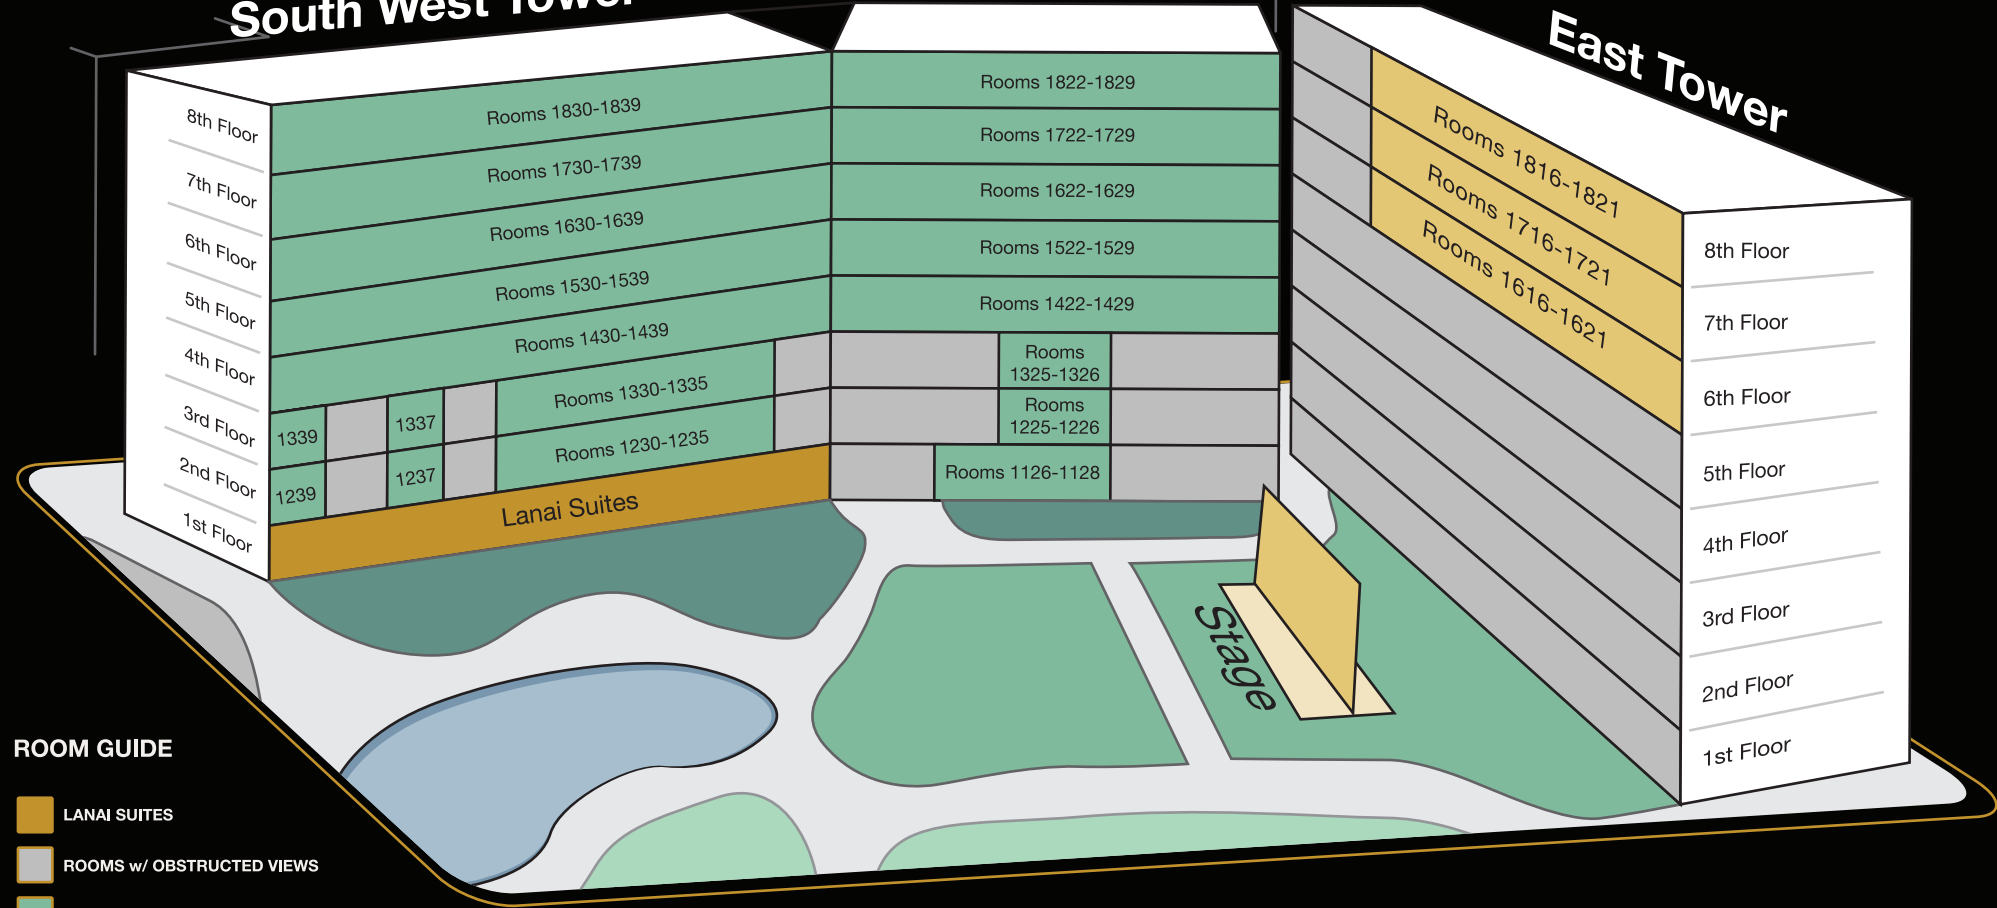

South West Tower

South East Tower

East Tower

ROOM GUIDE

- LANAI SUITES
- ROOMS w/ OBSTRUCTED VIEWS
- POOL VIEW & STAGE VIEW (Unobstructed Views)
- POOL VIEW & BACK OF STAGE VIEW (Unobstructed Views)

Pool View & Stage View Rooms